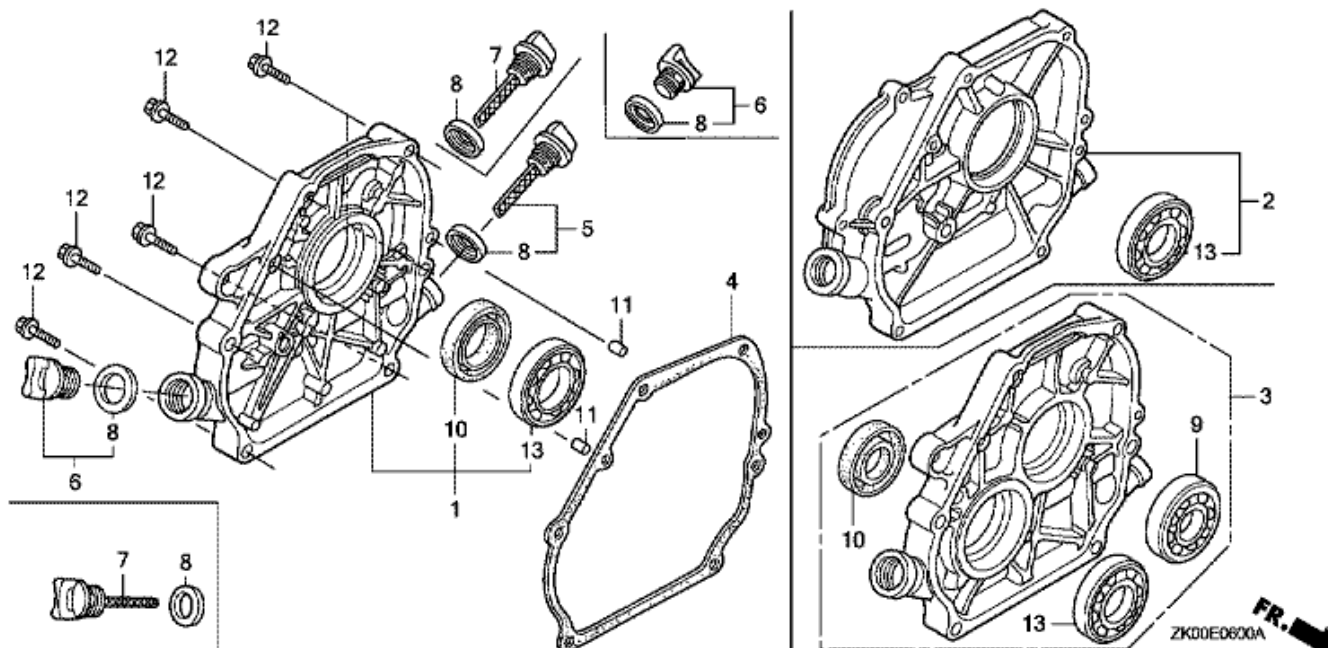

CRANKCASE COVER

Nº	REFERÊNCIA	DESCRIÇÃO	PREÇO PÚBLICO
001	11300-ZE1-634	COVER ASSY., CRANKCASE	175,79 €
004	11381-ZL0-000	PACKING, CASE COVER	9,21 €
005	15600-ZE1-003	CAP ASSY., OIL FILLER (GRAY)	10,25 €
006	15600-ZG4-003	CAP ASSY., OIL FILLER	8,51 €
008	15625-ZE1-003	PACKING, OIL FILLER CAP	4,11 €
010	91201-Z0T-801	OIL SEAL, 25X41X6 (NOK)	10,90 €
011	94301-08140	DOWEL PIN, 8X14	2,08 €
012	95701-0803200	BOLT, FLANGE, 8X32	1,37 €
013	96100-6205000	BEARING, RADIAL BALL, 6205	16,38 €