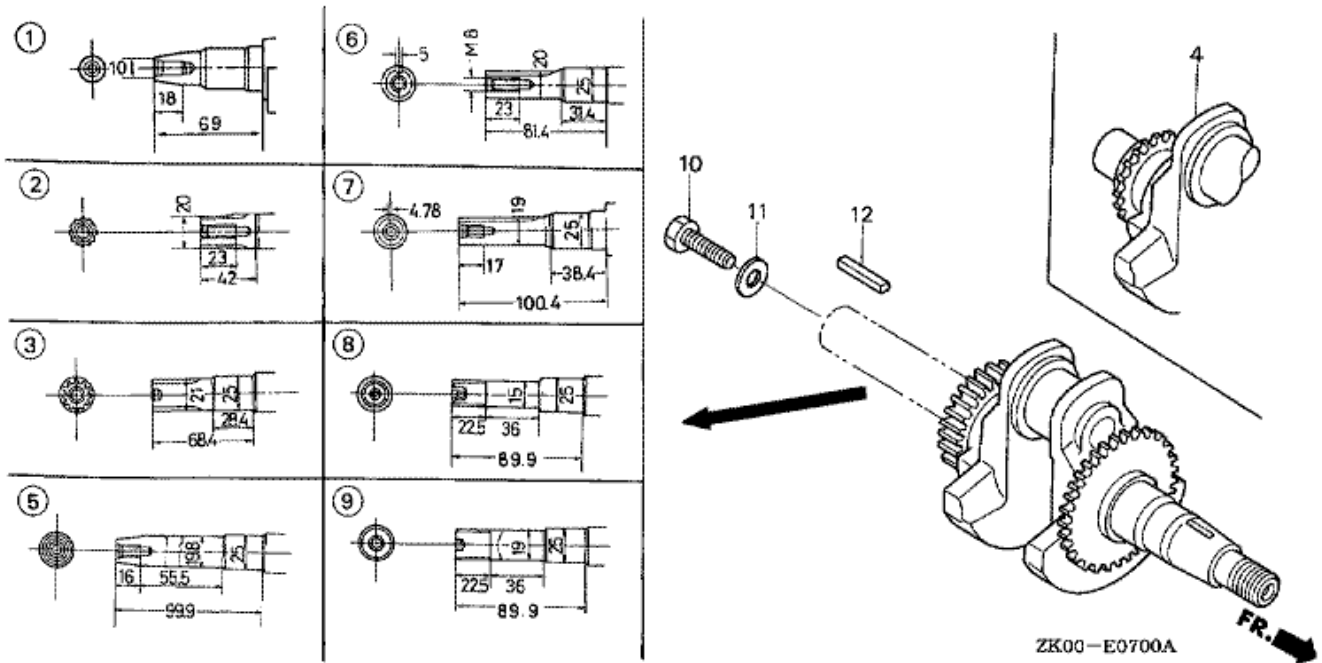

CRANKSHAFT

Nº	REFERÊNCIA	DESCRIÇÃO	PREÇO PÚBLICO
006	13310-Z0V-880	CRANKSHAFT COMP.	171,84 €
006	13310-Z10-020	CRANKSHAFT COMP.	171,84 €
012	90741-883-810	KEY, 5X5X33 (YELLOW)	9,20 €