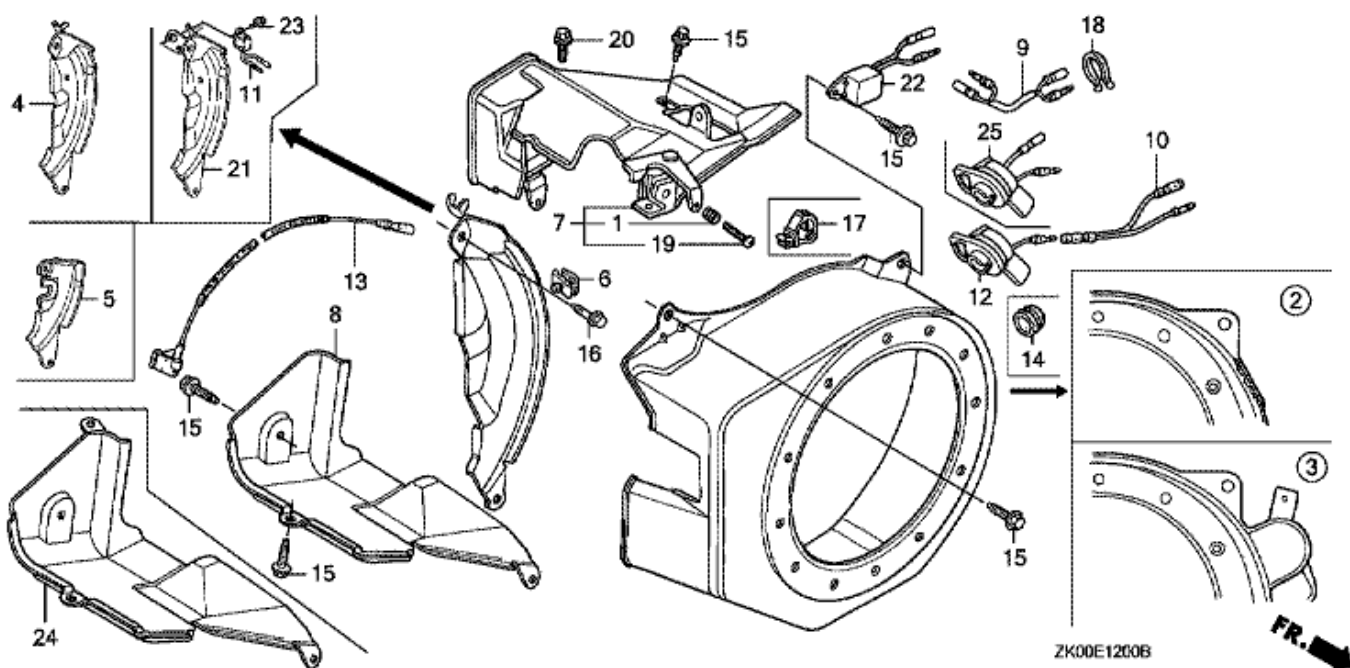

FAN COVER

Nº	REFERÊNCIA	DESCRIÇÃO	PREÇO PÚBLICO
002	19610-ZL0-000ZJ	COVER COMP., FAN *R280 *	93,78 €
004	19612-ZH8-000	PLATE, SIDE (STD.)	10,81 €
008	19630-ZH8-000	SHROUD COMP.	17,75 €
012	36100-ZH8-W41	SWITCH ASSY., ENGINE STOP	21,14 €
013	36101-ZE1-010	CORD, STOP SWITCH (370MM)	9,63 €
015	90013-883-000	BOLT, FLANGE, 6X12 (CT200)	3,21 €
016	90022-888-010	BOLT, FLANGE, 6X20 (CT200)	2,85 €