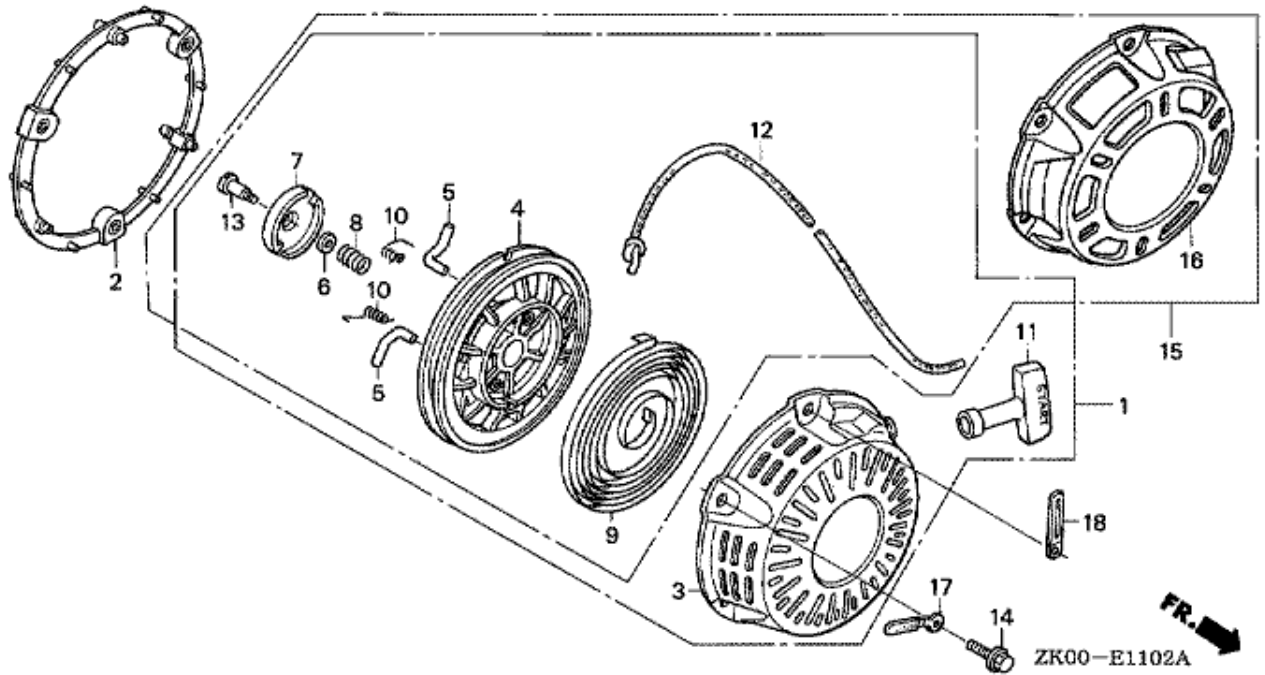

RECOIL STARTER

Nº	REFERÊNCIA	DESCRIÇÃO	PREÇO PÚBLICO
001	28400-ZH8-023YA	STARTER ASSY., RECOIL *R280 *	101,20 €
002	28405-ZL0-000ZA	SPACER, RECOIL STARTER MOUNTING *	38,13 €
002	28405-ZL0-000ZD	SPACER, RECOIL STARTER MOUNTING *	38,13 €
003	28410-ZH8-003YA	CASE COMP., RECOIL STARTER *R280 *	132,83 €
004	28421-ZH8-801	REEL, RECOIL STARTER (BLACK)	39,51 €
005	28422-ZH8-801	RATCHET, STARTER	7,07 €
006	28431-ZH8-801	PLATE, FRICTION	6,37 €
007	28433-ZH8-801	GUIDE, RATCHET	9,79 €
008	28441-ZH8-801	SPRING, FRICTION	5,54 €
009	28442-ZH8-003	SPRING, RECOIL STARTER	25,97 €
010	28443-ZH8-801	SPRING, RETURN	4,65 €
011	28461-ZH8-003	KNOB, RECOIL STARTER	10,33 €
012	28462-ZH8-003	ROPE, RECOIL STARTER	13,75 €
013	90003-ZH8-801	SCREW, SETTING	4,96 €
014	95701-0601800	BOLT, FLANGE, 6X18	0,92 €