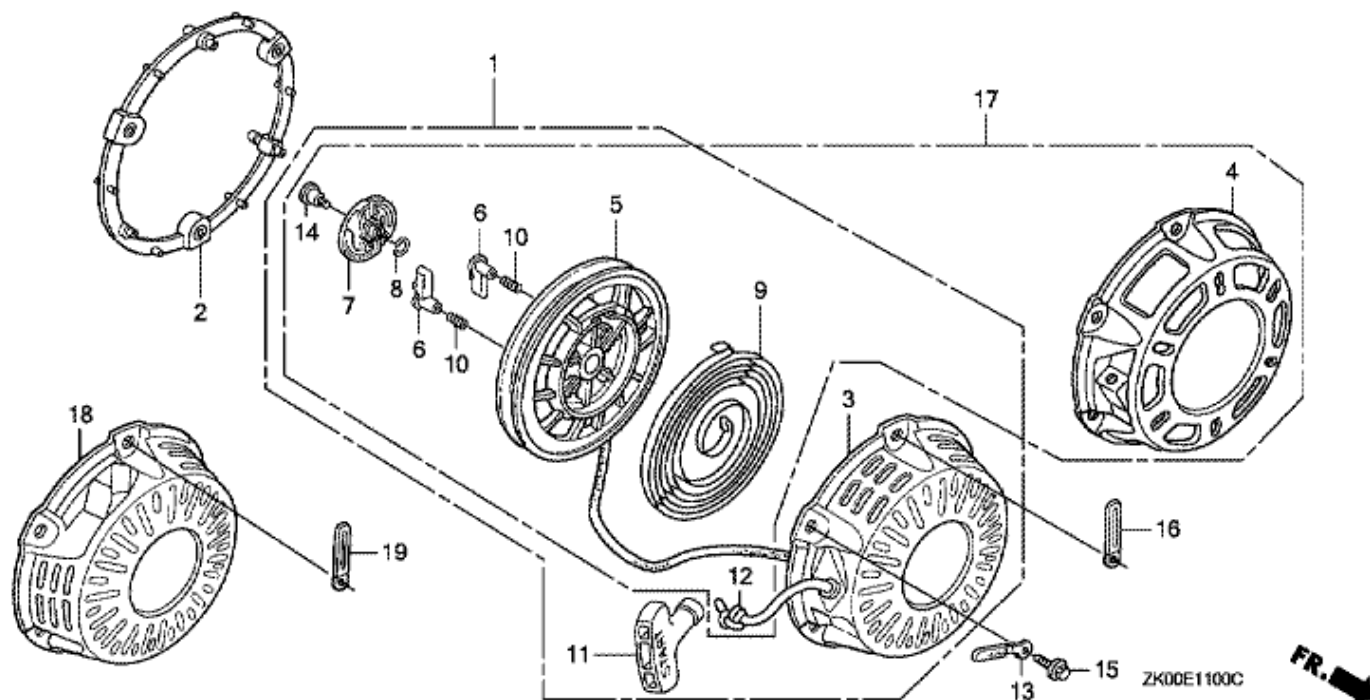

## RECOIL STARTER

Nº	REFERÊNCIA	DESCRIÇÃO	PREÇO PÚBLICO
001	28400-ZH8-013YA	STARTER ASSY., RECOIL *R280 *	177,45 €
002	28405-ZL0-000ZD	SPACER, RECOIL STARTER MOUNTING *	38,13 €
003	28410-ZH8-003YA	CASE COMP., RECOIL STARTER *R280 *	132,83 €
005	28420-ZH8-013	REEL, RECOIL STARTER (NATURAL)	34,66 €
006	28422-ZH8-013	RATCHET, STARTER	7,68 €
008	28441-ZH8-003	SPRING, FRICTION	5,73 €
009	28442-ZH8-003	SPRING, RECOIL STARTER	25,97 €
010	28443-ZH8-003	SPRING, RETURN	5,41 €
011	28461-ZH8-003	KNOB, RECOIL STARTER	10,33 €
012	28462-ZH8-003	ROPE, RECOIL STARTER	13,75 €
014	90003-ZH8-003	SCREW, SETTING	4,96 €
015	95701-0601800	BOLT, FLANGE, 6X18	0,92 €