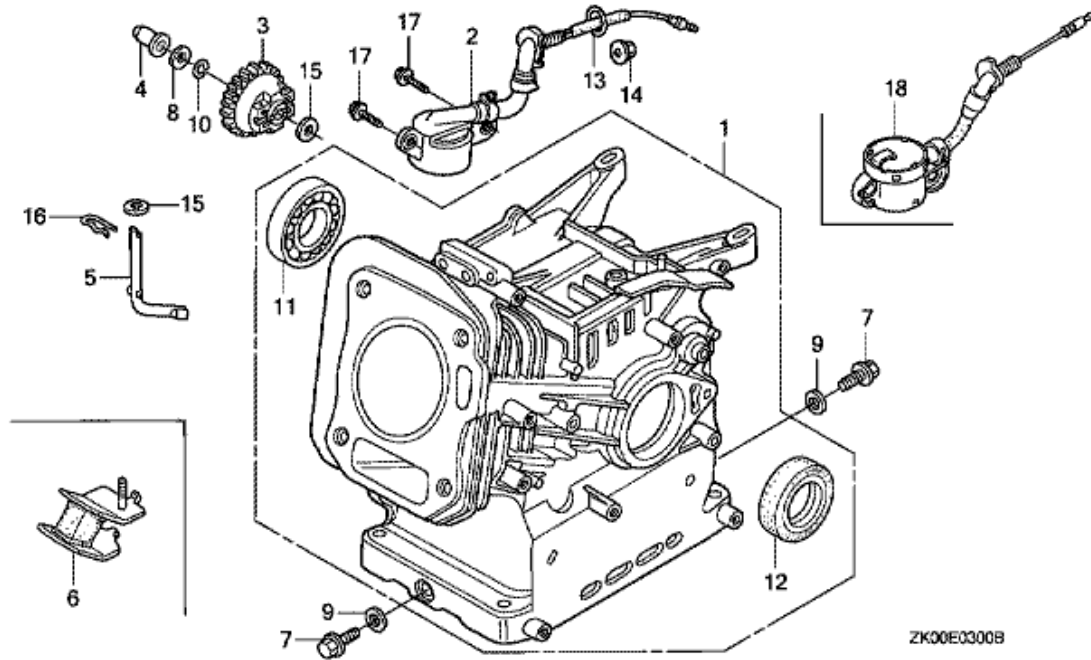

CYLINDER BARREL

ZK00E0300B

FR. →

Nº	REFERÊNCIA	DESCRIÇÃO	PREÇO PÚBLICO
001	12000-ZL0-416	BARREL ASSY., CYLINDER	704,10 €
003	16506-ZL0-000	GOVERNOR ASSY.	40,70 €
004	16531-ZE1-000	SLIDER, GOVERNOR	3,76 €
005	16541-ZE1-000	SHAFT, GOVERNOR ARM	9,75 €
007	90131-ZE1-000	BOLT, DRAIN PLUG	3,16 €
008	90451-ZE1-000	WASHER, THRUST, 6MM	1,62 €
009	90601-ZE1-000	WASHER, DRAIN PLUG, 10.2MM	1,32 €
010	90602-ZE1-000	CLIP, GOVERNOR HOLDER	0,96 €
011	91001-ZF1-003	BEARING, RADIAL BALL (6205TMB) (NTN)	26,84 €
011	91001-ZF1-004	BEARING, RADIAL BALL (6205SH) (KOYO)	26,84 €
012	91201-Z0T-801	OIL SEAL, 25X41X6 (NOK)	10,90 €
015	94101-06800	WASHER, PLAIN, 6MM	0,74 €
016	94251-08000	PIN, LOCK, 8MM	1,07 €