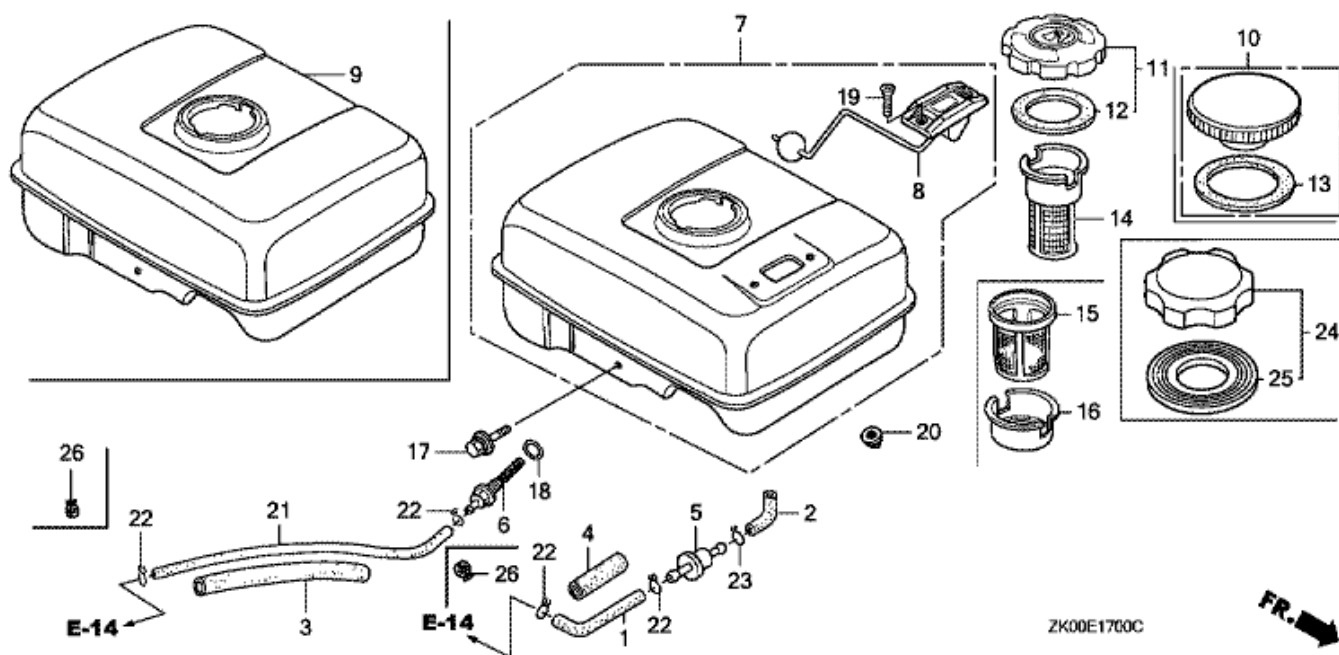

FUEL TANK

Nº	REFERÊNCIA	DESCRIÇÃO	PREÇO PÚBLICO
003	16854-ZH8-000	RUBBER, SUPPORTER (107MM)	3,73 €
006	16955-ZE1-000	JOINT, FUEL TANK	14,48 €
009	17510-ZE1-020ZA	TANK COMP., FUEL *NH31 *	129,54 €
017	90004-ZL0-003	BOLT, FLANGE, 6X34	1,92 €
020	94050-06000	NUT, FLANGE, 6MM	1,73 €
021	95001-4514040	TUBE, FUEL, 4.5X140 (95001-45001-60M)	2,93 €
022	95002-02080	CLIP, TUBE (B8)	0,80 €
024	17620-Z0T-305	CAP COMP., FUEL FILLER (CHROME PLATED) (	20,59 €
025	17631-Z0T-812	PACKING, FUEL FILLER CAP (39X62X3) (TOYO	4,33 €