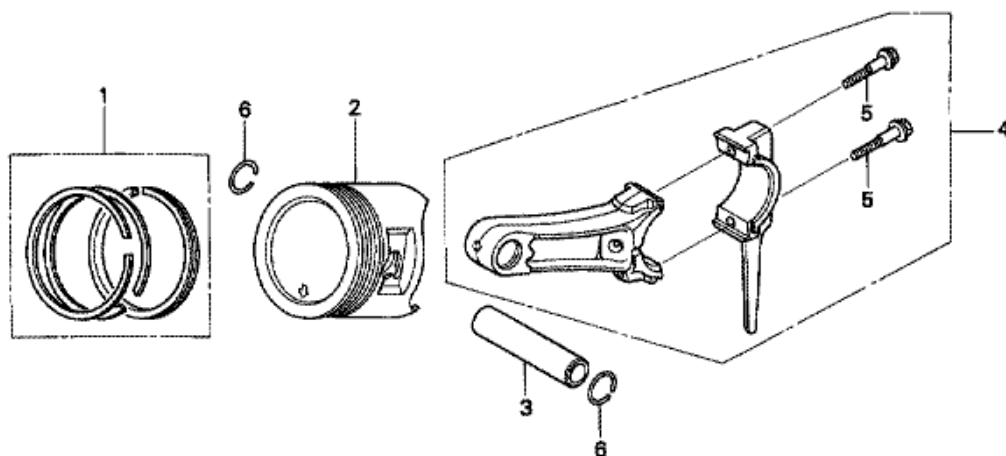

PISTON

ZK00-E0800

FR.

Nº	REFERÊNCIA	DESCRIÇÃO	PREÇO PÚBLICO
001	13010-ZL0-003	RING SET, PISTON (STD.) (TEIKOKU)	50,31 €
001	13010-ZL0-004	RING SET, PISTON (STD.) (NIPPON)	50,31 €
001	13011-ZL0-003	RING SET, PISTON (0.25) (TEIKOKU)	42,36 €
001	13011-ZL0-004	RING SET, PISTON (0.25) (NIPPON)	42,35 €
001	13012-ZL0-003	RING SET, PISTON (0.50) (TEIKOKU)	48,36 €
001	13012-ZL0-004	RING SET, PISTON (0.50) (NIPPON)	48,36 €
001	13013-ZL0-003	RING SET, PISTON (0.75) (TEIKOKU)	47,06 €
001	13013-ZL0-004	RING SET, PISTON (0.75) (NIPPON)	47,06 €
002	13101-ZL0-010	PISTON (STD.)	31,11 €
002	13102-ZL0-010	PISTON (0.25)	51,32 €
002	13103-ZL0-010	PISTON (0.50)	52,89 €
002	13104-ZL0-010	PISTON (0.75)	51,34 €
003	13111-ZE1-000	PIN, PISTON	13,90 €
004	13200-ZE1-010	ROD ASSY., CONNECTING (STD.)	99,95 €
005	90001-ZE1-000	BOLT, CONNECTING ROD	3,21 €
006	90551-ZE1-000	CLIP, PISTON PIN, 18MM	2,26 €